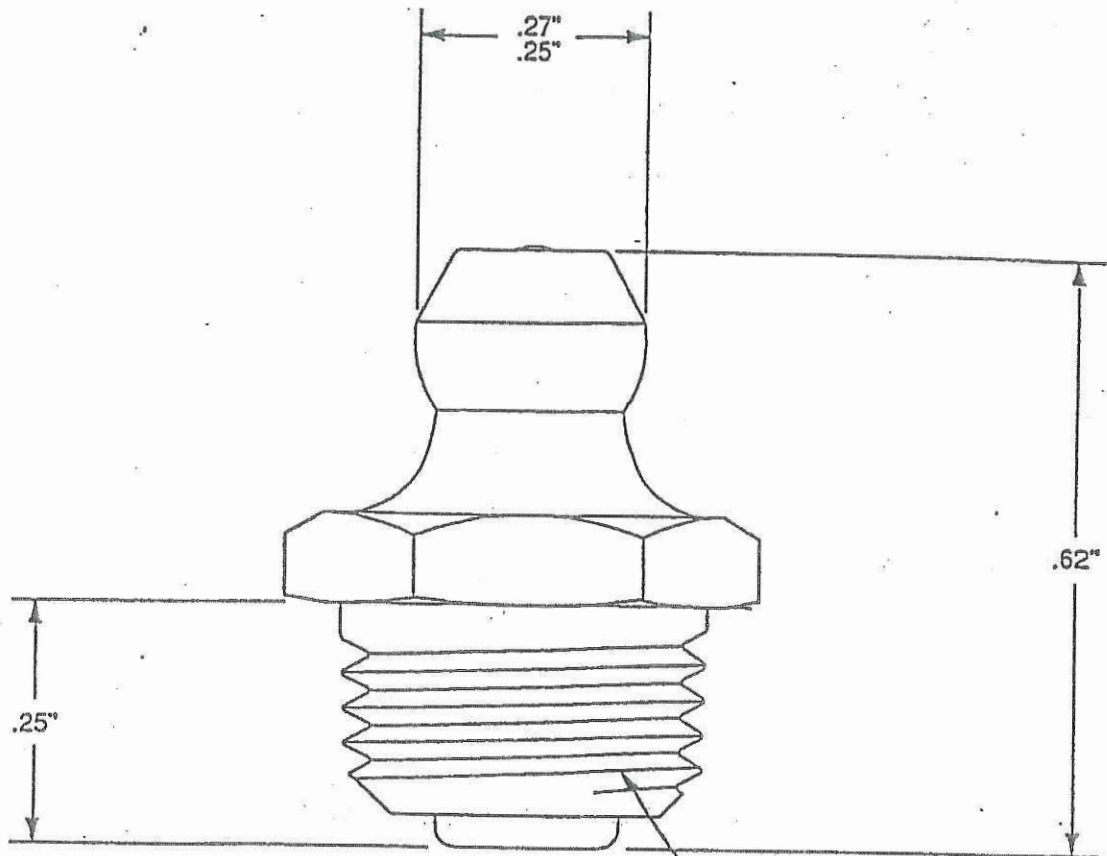

# AMERICAN

LUBRICATION EQUIPMENT CORPORATION

1/8" x 27 PTF  
SPECIAL EXTRA SHORT  
(TAPER)

ACTUAL SIZE

DESCRIPTION		STRAIGHT HYDRAULIC GREASE FITTING WITH CHECK VALVE	
		AMERICAN LUB. CODE No. <b>T7000</b>	
MATERIAL 7/16" A/F HEXAGON MILD STEEL	HEAT TREATMENT CASE HARDENED	SURFACE TREATMENT ZINC PLATED YELLOW CHROMATED	TOLERANCE $\pm .030$ " UNLESS OTHERWISE STATED
CAD DRAWING SCALE 5:1	COMPILER & DATE P.J.PASHLEY 14.2.92	CHECKED BY & DATE A.BELSHAM 14.2.92	ISSUE DATE - 1. 12. 92