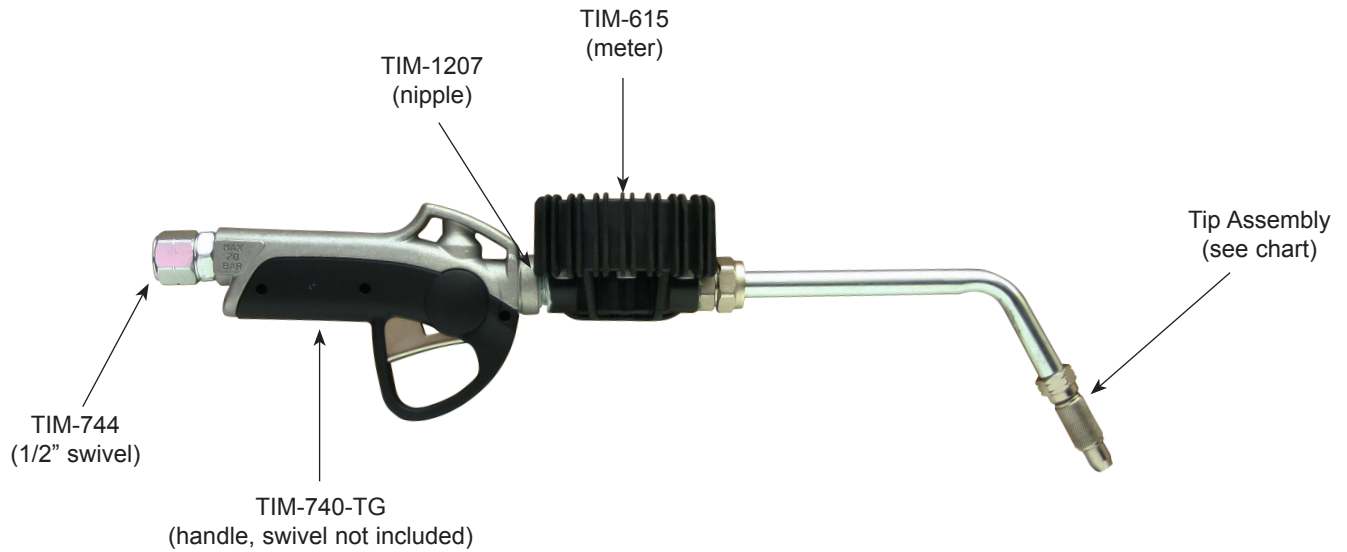

TIM-600 Pro Series Digital Control Handle Parts Breakdown Chart

Model Number	Tip Style	Description	Tip Assembly
TIM-600-FA	3*	Flex Automatic	TIM-747
TIM-600-FM	1	Flex Manual	TIM-743
TIM-600-RMGO	5	Swivel 90° Rigid Manual	TIM-742
TIM-600-FMHF	7	Flex Manual Hi-Flow	TIM-743-1
TIM-600-RA	4*	Rigid Automatic	TIM-746
TIM-600-RM	2*	Rigid Manual	TIM-753
TIM-600-RMHF	6*	Rigid Manual Hi-Flow	TIM-752

*These tip assemblies have had their compression nuts "Loctited" at the factory during the assembly process. We recommend placing a few drops of Loctite® 680 Retaining Compound on the threads of the compression nut when replacing these tip assemblies. This will assure that the compression nuts do not come loose during normal use. **Do not, under any circumstances, place Loctite® on the threads that are used to fasten the tip assembly to the meter body.**