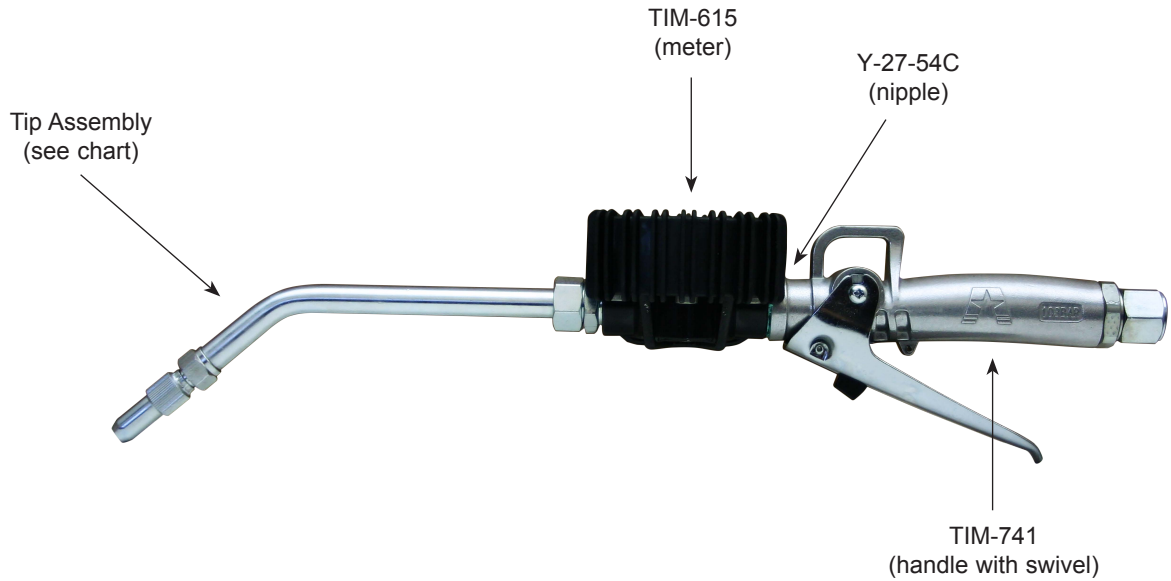

TIM-601 Pro Series Digital Control Handle Parts Breakdown Chart

Model Number	Tip Style	Description	Tip Assembly
TIM-601-FA	3*	Flex Automatic	TIM-747
TIM-601-FM	1	Flex Manual	TIM-743
TIM-601-RMGO	5	Swivel 90° Rigid Manual	TIM-742
TIM-601-FMHF	7	Flex Manual Hi-Flow	TIM-743-1
TIM-601-RA	4*	Rigid Automatic	TIM-746
TIM-601-RM	2*	Rigid Manual	TIM-753
TIM-601-RMHF	6*	Rigid Manual Hi-Flow	TIM-752

*These tip assemblies have had their compression nuts "Loctited" at the factory during the assembly process. We recommend placing a few drops of Loctite® 680 Retaining Compound on the threads of the compression nut when replacing these tip assemblies. This will assure that the compression nuts do not come loose during normal use. **Do not, under any circumstances, place Loctite® on the threads that are used to fasten the tip assembly to the meter body.**

*Filter cleaning procedure: (1) remove swivel, (2) remove/clean/reinstall filter, (3) reinstall swivel

11212A McCormick Road
Hunt Valley, MD 21031

Date: Feb 2017
Version: 1.02

Phone: (410) 252-9300
www.americanlube.com

1251 North Patt Street
Anaheim, CA 92801

Form: TIM-601-PART