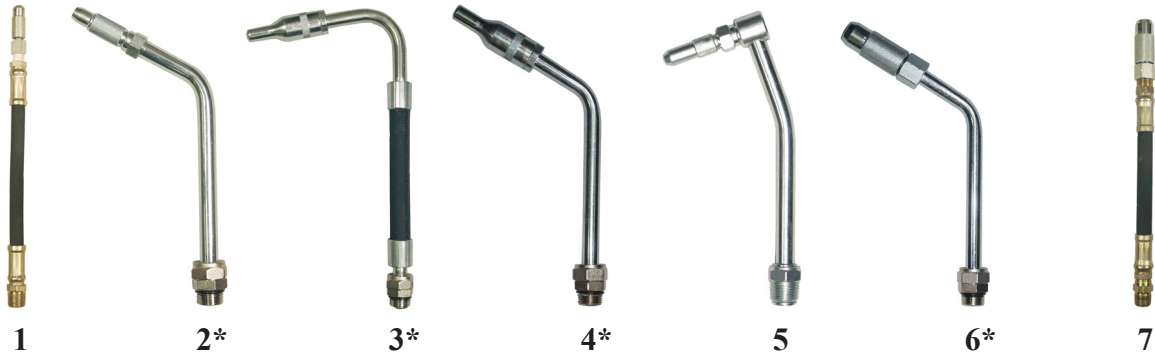

TIM-600 Pro Series Digital Control Handle Parts Breakdown Chart

Model Number	Tip Style	Description	Tip Assembly
TIM-600-FA	3*	Flex Automatic	TIM-747
TIM-600-FM	1	Flex Manual	TIM-743
TIM-600-RMGO	5	Swivel 90° Rigid Manual	TIM-742
TIM-600-FMHF	7	Flex Manual Hi-Flow	TIM-743-1
TIM-600-RA	4*	Rigid Automatic	TIM-746
TIM-600-RM	2*	Rigid Manual	TIM-753
TIM-600-RMHF	6*	Rigid Manual Hi-Flow	TIM-752

*These tip assemblies have had their compression nuts "Loctited" at the factory during the assembly process. We recommend placing a few drops of Loctite® 680 Retaining Compound on the threads of the compression nut when replacing these tip assemblies. This will assure that the compression nuts do not come loose during normal use. **Do not, under any circumstances, place Loctite® on the threads that are used to fasten the tip assembly to the meter body.**