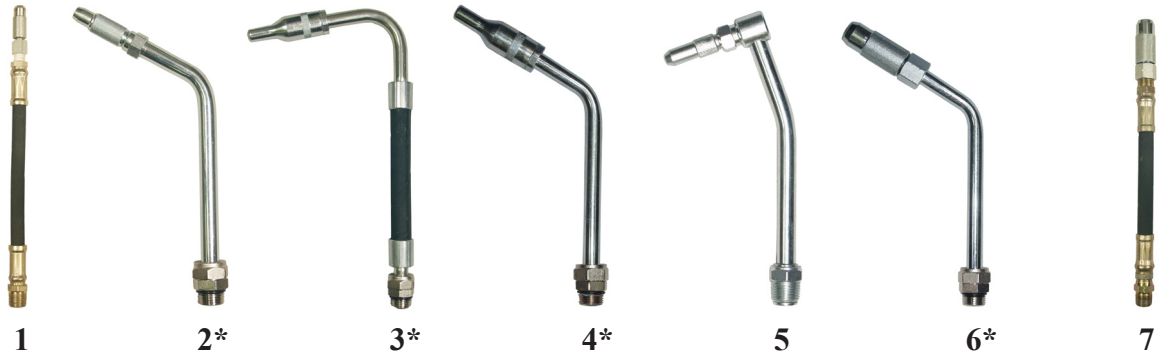

*These tip assemblies have had their compression nuts "Loctited" at the factory during the assembly process. We recommend placing a few drops of Loctite® 680 Retaining Compound on the threads of the compression nut when replacing these tip assemblies. This will assure that the compression nuts do not come loose during normal use. **Do not, under any circumstances, place Loctite® on the threads that are used to fasten the tip assembly to the meter body.**

Model Number	Tip Style	Description	Tip Assembly
TIM-601-FA	3*	Flex Automatic	TIM-747
TIM-601-FM	1	Flex Manual	TIM-743
TIM-601-RMGO	5	Swivel 90° Rigid Manual	TIM-742
TIM-601-FMHF	7	Flex Manual Hi-Flow	TIM-743-1
TIM-601-RA	4*	Rigid Automatic	TIM-746
TIM-601-RM	2*	Rigid Manual	TIM-753
TIM-601-RMHF	6*	Rigid Manual Hi-Flow	TIM-752