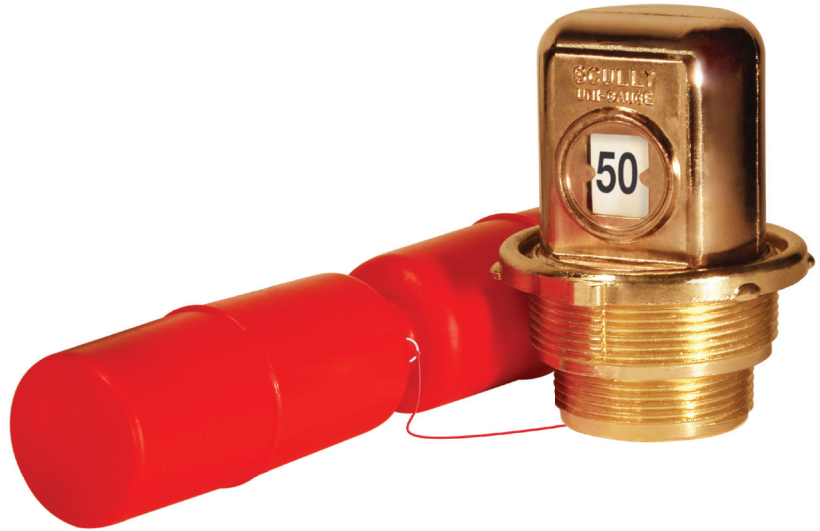

TIM-GG-x Series tank gauges

- Kevlar string for smoother operation.
- Eliminates the need to stick the tank, saving time and money.
- Unique polypropylene double float design.
- Perfect for will call accounts
- Measurement readings available in gallons or inches.
- Easy-to-read window has an anti-fogging vapor barrier.

- Most accurate gauge of its kind.
- Large numbers allow you to check level from a distance.
- Installs easily in 1 1/2" and 2" openings.
- Accommodates tank depths to 108".
- Used in a variety of liquid products.
- The standard in lube oil and waste oil tanks.